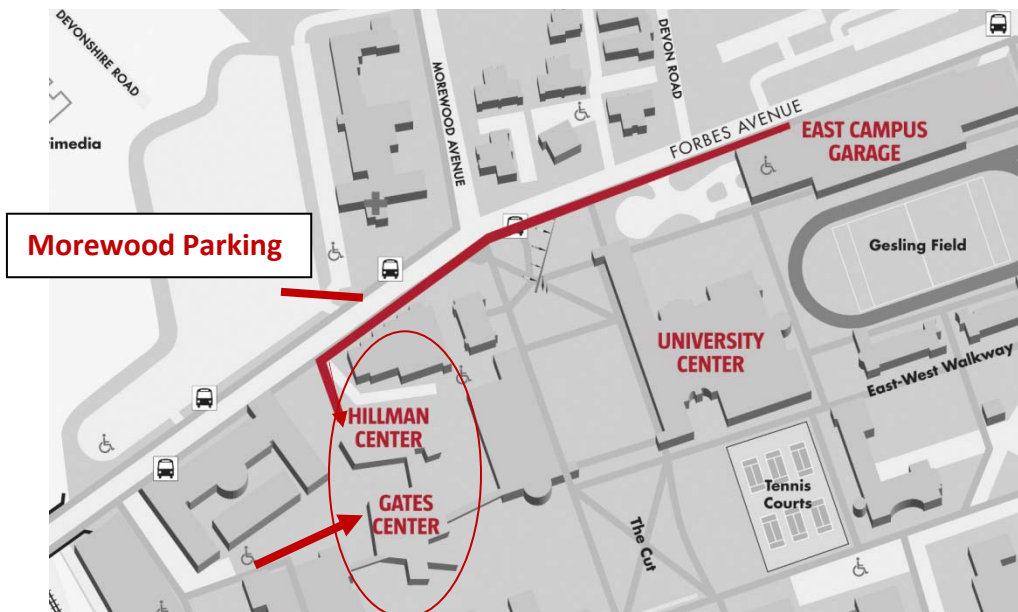

Gates and Hillman Centers Map and Directions

Rm 6115 Gates

Forbes Ave towards Oakland (Morewood parking across the street)

Morewood Parking

- (1) **To get to the Morewood Parking Lot:** From the corner of Forbes and Morewood, drive west and make a right turn into the first driveway. Park in the Morewood parking lot. **From the lot, walk across Forbes, and enter the Hillman Center** (the new structure with black zinc on the outside). You will be entering on the 4th floor. Turn left around the corner from the entrance, and then go right across the corridor/bridge to the **Gates Center**. The elevator will be straight ahead. Take it to the 6th floor.
- (2) **The East Campus Garage:** From the corner of Forbes and Morewood, drive east and make a right turn into the first driveway. Turn left and park in the campus garage. **Walk down Forbes and enter the Hillman Center as above.**
- (3) **Alternatively, enter the Gates Center from the West entrance.** This is the 3rd floor. Go straight to the end of the hall and take the elevator up to 6.